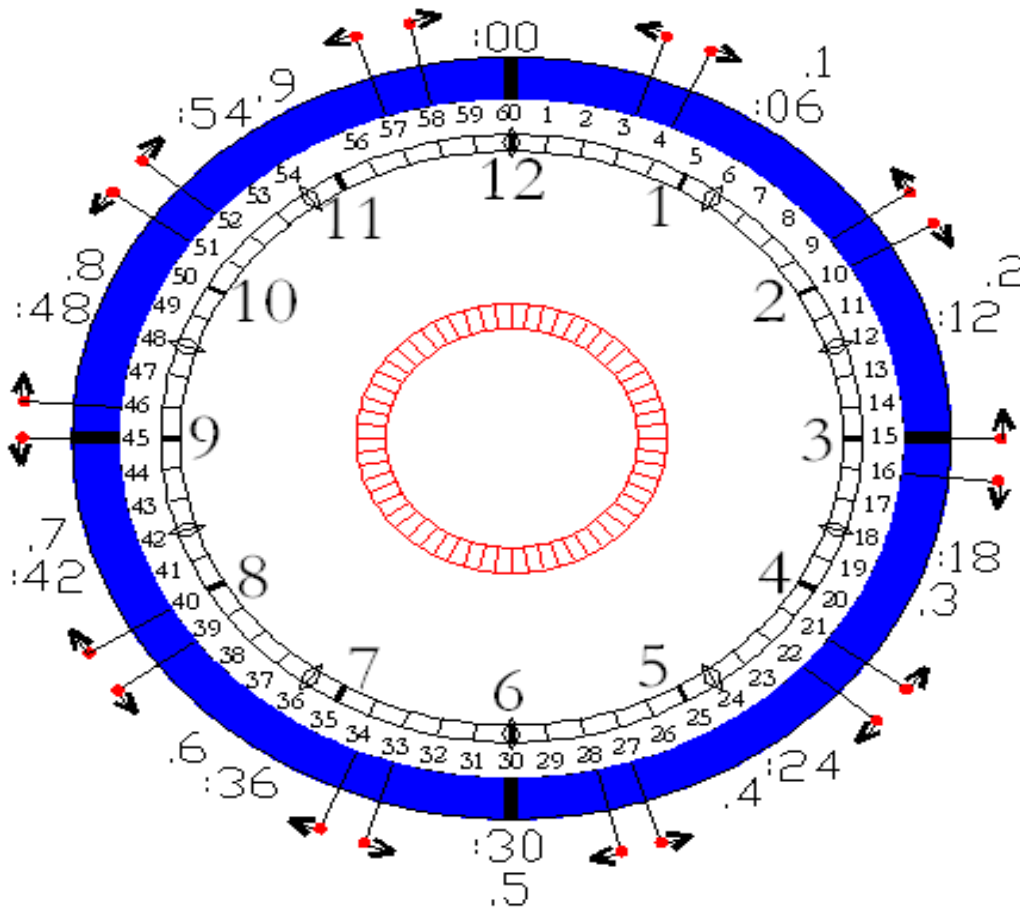

Rounding to the nearest 10<sup>th</sup> of an hour

Minutes reported	Rounding to tenth	Real time example	Rounded to
1-3 min	0=0 min	8:03 a.m.	8:00 a.m.
4-9 min	0.1=6 min	8:04 a.m.	8:06 a.m.
10-15 min	0.2=12 min	8:11 a.m.	8:12 a.m.
16-21 min	0.3=18 min	8:23 a.m.	8:24 a.m.
22-27 min	0.4=24 min	8:26 a.m.	8:24 a.m.
28-33 min	0.5=30 min	8:35 a.m.	8:36 a.m.
34-39 min	0.6=36 min	8:39 a.m.	8:36 a.m.
40-45 min	0.7=42 min	8:46 a.m.	8:48 a.m.
46-51 min	0.8=48 min	8:54 a.m.	8:54 a.m.
51-57 min	0.9=54 min	8:55 a.m.	8:54 a.m.
58-60 min	0.1=the next hr		